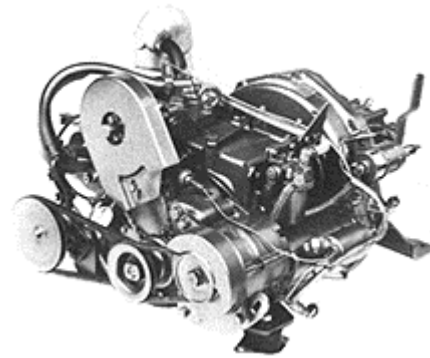

YSB-12

Yanmar Europe Marine Engine

Gaskets/Washers/O-rings

1	N/A	Gasket Set
1	104564-01332	Head Gasket
2	104200-01490	Sump Gasket
1	104511-01410	Side Cover Gasket
1	104500-11310	Bonnet Gasket
1	104511-12100	Inlet Manifold Gasket
1	104500-13200	Exhaust Manifold Gasket
1	N/A	Exhaust Elbow Gasket
2	101704-11450	Packing, Pre-Combustion Chamber
1	103854-11490	Insulator, Chamber, Heating
1	103338-32570	Oil Pump O-ring
1	104900-01300	O-Ring - Cylinder Liner
1	103338-02220	Crankshaft Seal (Flywheel End)
1	104511-02020	Brg Cap Gasket (Flywheel End)
1	24423-304208	Crankshaft Seal/Timing Cover